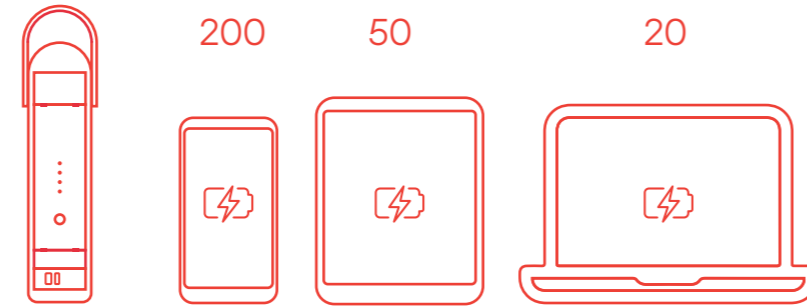

PORTABLE

Qpac packs 200Wh of charging time into a portable power pack that can be taken anywhere. To translate that into the run time, you'll get an additional 20 hours from your laptop, 50 hours from your tablet and 200 hours from your cell phone.