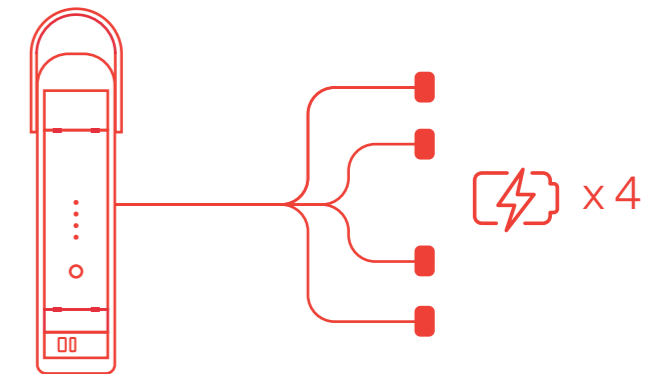

SIMPLE

The Qpac can daisy chain link to power up to 4 further Twin/USB/USBC charging points.