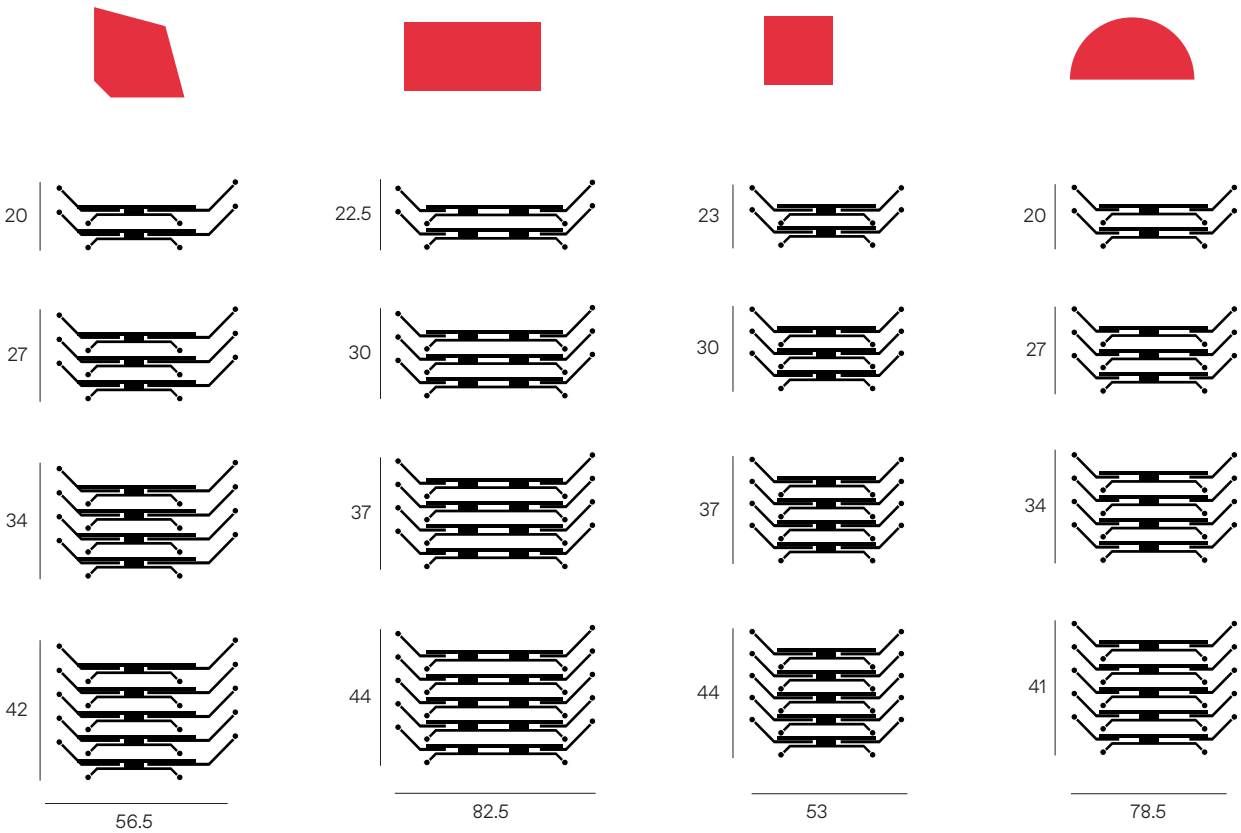

Table-top: Particle board substrate with laminate finish
Frame: Powder-coated steel
Legs: Powder-coated tubular steel
Caster: Rubber and plastic

Codes

KTK/75
KTR/75150
KTS/7575
KTSC/75150
MMFC/105
MMCT/105

Casters

Kite features Jewel caster, a patent-pending caster
which locks both the wheel and axis for maximum
stability.

Dimensions

	Top dimensions	Space between table legs	Folded
<p>750 Kite</p> 			
<p>750 Rectangle</p> 			
<p>750 Square</p> 			
<p>750 Semi-circle</p> 			

Nested Dimensions

750 Kite

750 Rectangle

750 Square

750 Semi-circle

*Finishes may differ slightly from images shown - samples can be provided on request

Finishes

Top finishes