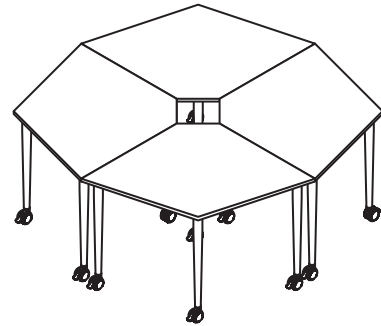

Table-top: Particle board substrate with laminate finish
Frame: Powder-coated steel
Legs: Powder-coated tubular steel
Caster: Rubber and plastic

Codes

KTK/75
KTR/75150
KTS/7575
KTSC/75150
MMFC/105
MMCT/105

Casters

Kite features Jewel caster, a patent-pending caster
which locks both the wheel and axis for maximum
stability.

Dimensions

	Top dimensions	Space between table legs	Folded
<p>750 Kite</p> 			
<p>750 Rectangle</p> 			
<p>750 Square</p> 			
<p>750 Semi-circle</p> 			